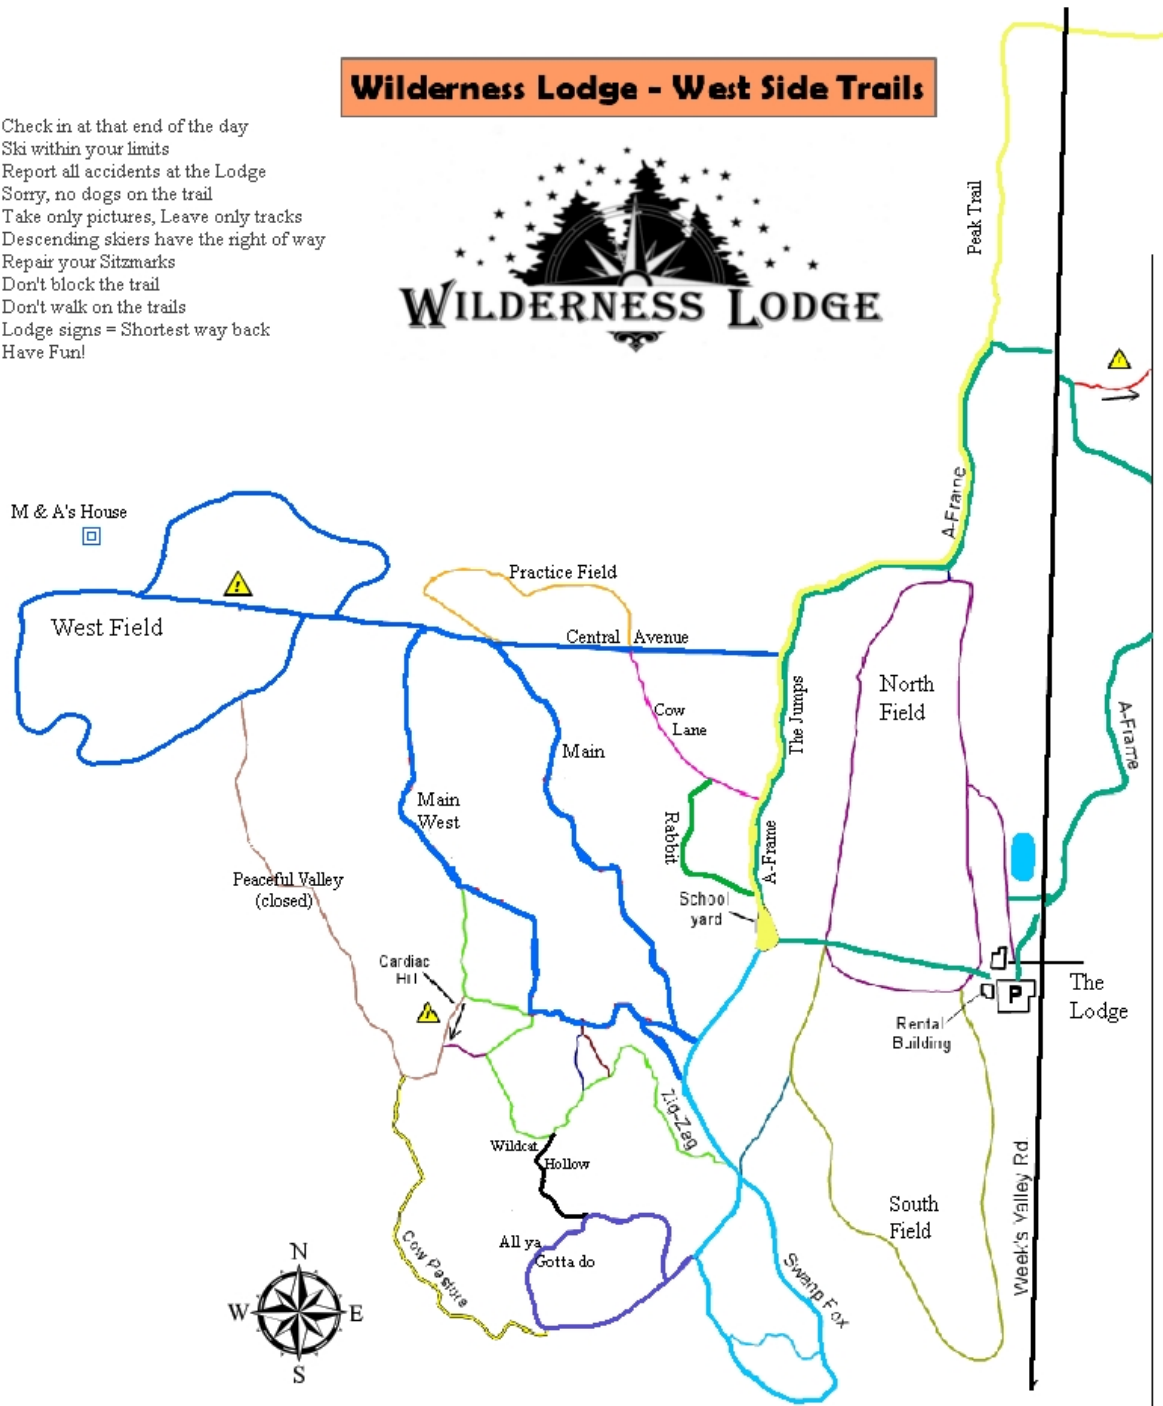

Wilderness Lodge - West Side Trails

Check in at that end of the day
 Ski within your limits
 Report all accidents at the Lodge
 Sorry, no dogs on the trail
 Take only pictures, Leave only tracks
 Descending skiers have the right of way
 Repair your Sitzmarks
 Don't block the trail
 Don't walk on the trails
 Lodge signs = Shortest way back
 Have Fun!

Map by B. McBane and Ryan Jones